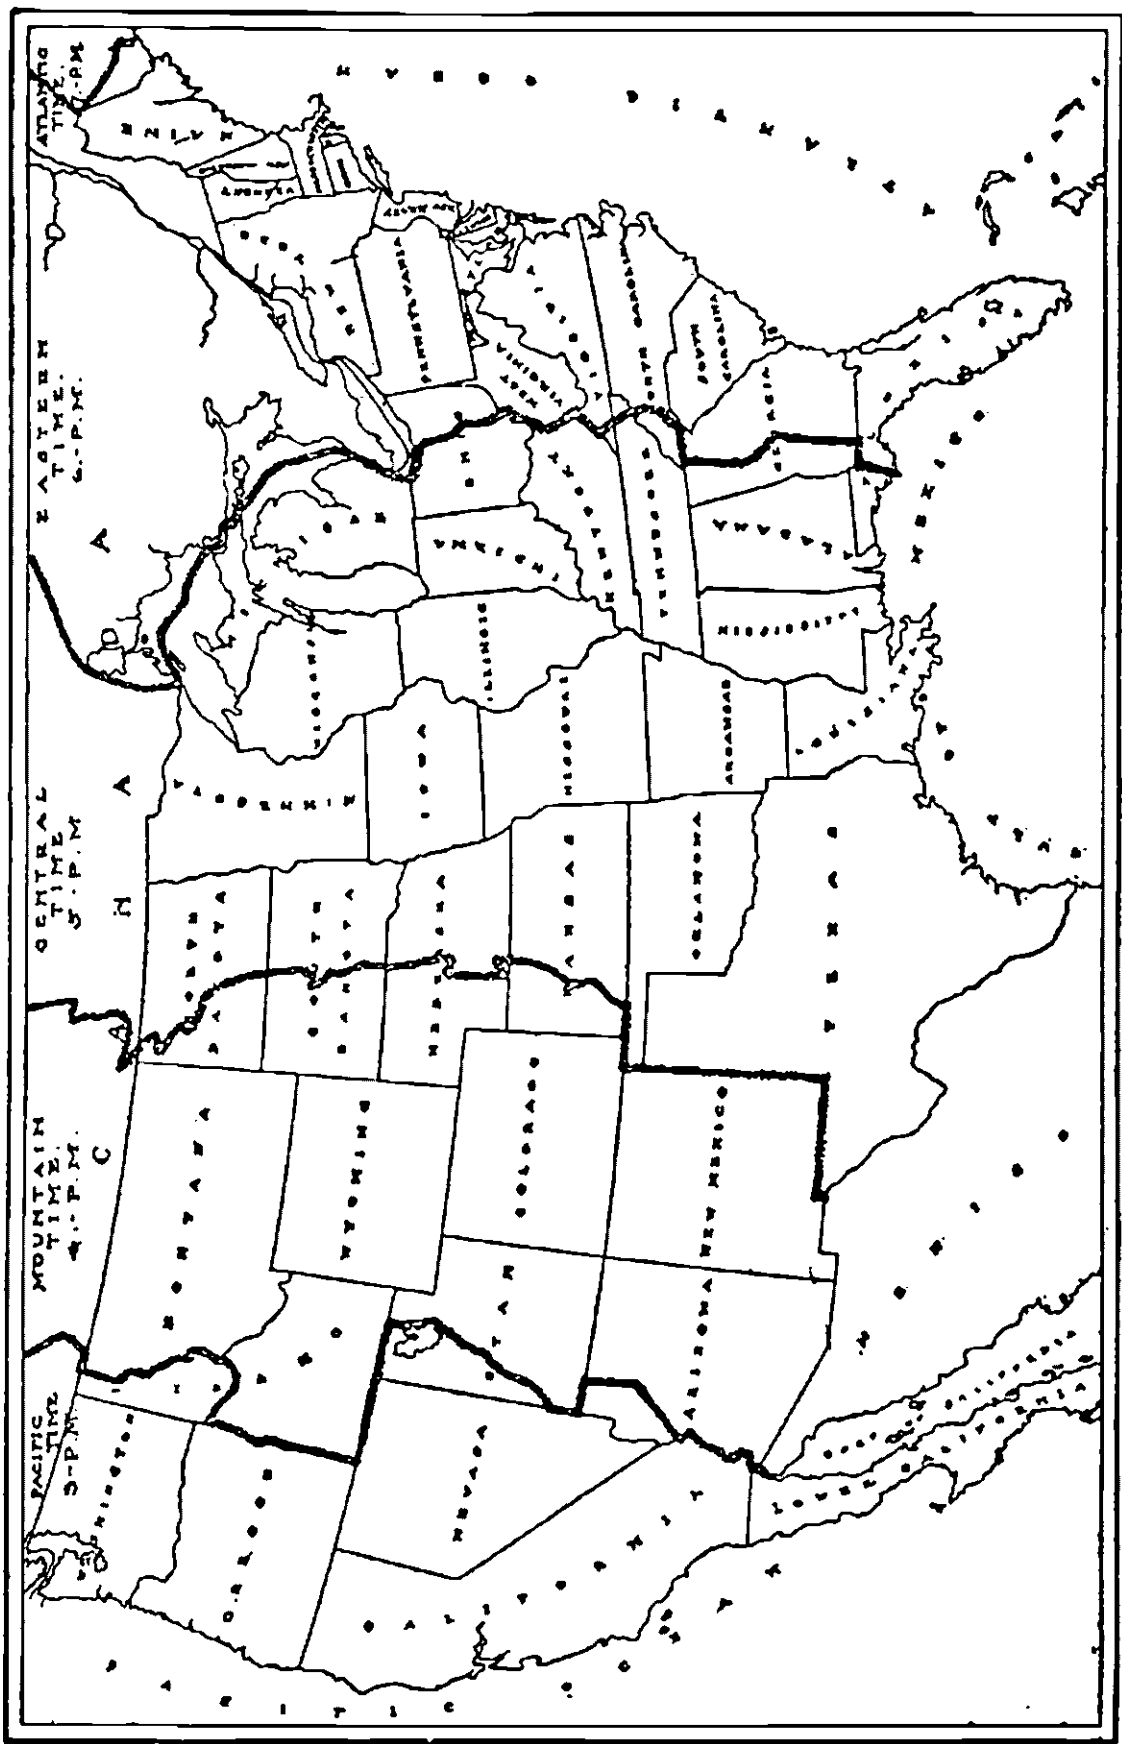

Baltimore	Boston	Buffalo	Chicago	Cincinnati	Cleveland	Detroit	Milwaukee	New York	Philadelphia	Pittsburgh	Washington
Lockport, N. Y.....	290	388	17	455	400	190	225	455	298	290	200	310
Los Angeles, Calif....	2282	2560	2165	1720	1890	2020	1955	1725	2420	2357	2113	2260
Louisville, Ky.....	490	813	475	270	88	305	310	350	645	570	344	465
Madison, Wis.....	712	923	525	121	370	405	325	75	800	760	520	700
Manhattan, Kas.....	1057	1331	947	498	645	788	730	515	1185	1125	880	1035
Mattapoisett, Mass....	329	48	409	851	726	555	621	863	171	247	471	367
Memphis, Tenn.....	787	1123	800	480	410	625	615	555	947	870	655	755
Mexico City, Mex.....	1928	2314	2000	1678	1600	1800	1800	1650	2124	2034	1857	1850
Miami, Fla.....	960	1276	1187	1180	950	1085	1150	1263	1100	1025	1010	930
Milwaukee, Wis.....	640	845	460	80	325	335	250	—	725	688	450	630
Minneapolis, Minn....	935	1112	725	360	600	625	538	300	1012	978	740	925
Moncton, N. B.....	745	388	715	1145	1085	890	920	1190	572	676	825	790
Montreal, Canada....	463	262	323	738	700	492	515	726	338	400	477	490
Mooseheart, Ill.....	630	876	477	81	264	338	267	80	743	691	440	625
Nashville, Tenn.....	593	932	623	398	241	453	469	479	748	676	472	562
Newark, N. J.....	161	195	287	698	550	390	468	715	9	75	300	195
New Orleans, La.....	998	1340	1076	825	700	910	925	900	1155	1073	910	950
New York, N. Y.....	168	188	295	707	561	400	477	725	—	83	312	203
Northfield, Minn....	918	1105	720	325	576	613	525	275	1000	962	725	908
Oakland, Cal.....	2420	2655	2260	1825	2010	2130	2055	1810	2530	2480	2232	2400
Okl. City, Okla.....	1155	1460	1100	675	740	925	885	715	1300	1235	900	1125
Omaha, Neb.....	1023	1265	875	425	620	735	660	425	1135	1085	835	1005
Ottawa, Canada.....	432	315	240	640	620	410	425	625	338	387	410	460
Parkesburg, Pa.....	98	292	254	620	458	318	402	650	115	—	216	100
Philadelphia, Pa.....	88	265	285	655	496	356	440	688	83	—	253	122
Pittsburgh, Pa.....	194	473	178	412	257	117	208	450	313	253	—	190
Pontiac, Mich.....	416	618	221	227	242	113	25	233	492	458	225	405
Portland, Oregon.....	2337	2510	2127	1730	1960	2035	1940	1700	2422	2380	2148	2320
Portland, Me.....	440	102	430	875	790	598	650	875	275	360	537	475
Providence, R. I.....	320	42	388	825	707	525	585	837	152	235	450	353
Pullman, Wash.....	2075	2245	1862	1475	1700	1765	1677	1435	2155	2120	1877	2065
Regina, Canada.....	1560	1678	1323	1000	1250	1255	1165	950	1616	1695	1375	1555
Richmond, Va.....	98	467	379	606	398	352	441	664	278	207	243	96
Rochester, N. Y.....	275	338	64	510	445	237	277	510	252	258	223	298
St. Louis, Mo.....	730	1025	655	260	315	466	460	325	668	690	560	705
Salt Lake City, Utah..	1840	2073	1676	1246	1438	1550	1475	1225	1950	1900	1650	1825
San Antonio, Texas...	1400	1740	1410	1037	1025	1235	1220	1095	1565	1480	1275	1365
San Francisco, Calif..	2430	2663	2268	1832	2018	2138	2063	1818	2538	2490	2240	2412
San Juan, P. R.....	1604	1708	1860	2054	1800	1800	1870	2110	1610	1629	1740	1550
Schenectady, N. Y....	280	146	250	700	600	405	460	700	148	212	350	317
Seattle, Wash.....	2315	2462	2093	1710	1950	2000	1915	1665	2387	2360	2115	2300
Shenandoah, Iowa....	988	1243	850	400	587	700	635	410	1110	1050	800	975
Springfield, Mass....	285	78	320	760	645	482	525	770	119	200	395	321
State College, N. M...	1727	2035	1670	1225	1320	1495	1450	1250	1888	1305	1570	1700
State College, Pa....	120	365	160	500	360	200	285	525	210	151	108	139
Stevens Pt., Wis.....	750	930	538	302	440	446	353	130	823	795	560	750
Tarrytown, N. Y.....	190	162	287	705	570	400	475	725	27	105	320	225
Toronto, Canada.....	339	431	57	425	400	187	202	420	347	340	224	350
Troy, N. Y.....	277	134	263	710	607	415	475	715	139	205	358	320
University Pl., Neb...	1053	1305	916	468	647	772	703	469	1170	1116	868	1135
Urbana, Ill.....	615	890	515	123	210	350	305	205	740	685	430	595
Valparaiso, Ind.....	565	813	450	48	200	270	210	118	570	625	375	550
Vancouver, Canada...	2338	2482	2113	1750	1988	2035	1945	1700	2405	2380	2150	2330
Waco, Texas.....	1250	1587	1250	868	860	1075	1050	925	1408	1335	1123	1223
Washington, D C.....	36	387	295	587	400	300	392	630	203	122	188	—
Winnipeg, Canada....	1240	1345	990	710	963	940	850	650	1283	1285	1050	1240
Worcester, Mass.....	320	38	360	805	695	505	570	813	156	235	435	350
Zion, Ill.....	623	844	460	42	285	320	240	41	720	675	426	612